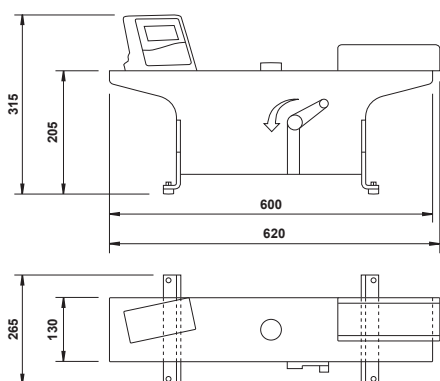

# EGATORK TORQUE CALIBRATION MACHINE

Type I

COD.	AF inch	N.m	Lb.ft	Lb.in	Kg.cm	LxWxH	Includes:	Optional accessory (not included)		
57666	1/4	0,5-5	0,369-3,688	4,425-44,25	5,099-50,99	620x265x315	69200	57653 Real time measurement torque software	1	15
57665	3/8	5-50	3,688-36,88	44,25-442,5	50,99-509,9		69201			

## TORQUE TESTER

COD.	AF inch	N.m	Lb.ft	Lb.in	Kg.cm		
69200	1/4	0,5-5	0,369-3,688	4,425-44,25	5,099-50,99	1	0,7
69201	3/8	5-50	3,688-36,88	44,25-442,5	50,99-509,9		1,1

12M

TECHNICAL SPECIFICATION	
Accuracy	+/- 0.5% (CW/CCW)
Calibration certificate	●
Preset Torque values	10
Warning system	Light alarm
Operation mode	1st / Peak hold / Track
Working temperature	5 - 40 °C
Storage temperature	-20 °C - 70 °C
Screen	4 digits
Designed for torque wrenches	Dial - Click - Digital
USB output	●
Automatic power off	●
Software CD	●