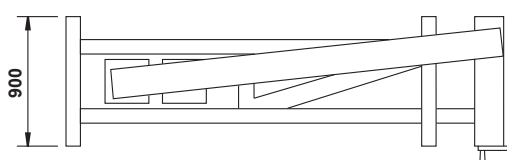

EGATORK TORQUE CALIBRATION MACHINE

Type II

COD.	AF inch	AF mm	N.m	Lb.ft	Lb.in	Kg.cm	LxWxH	Includes:	Optional accessory (not included)		
57664	1/2	27*	35-2000	26-1475	310-3097	357-3571	1662x900x441	57650/57652 Torque testers and Tool for CCW test	57653 Real time measurement torque software	1	100

12M

TORQUE TESTER

COD.	AF inch	AF mm	N.m	Lb.ft	Lb.in	Kg.cm		
57650	1/2	-	35-350	26-258,1	310-3097	357-3571	1	2,9
57652	-	27*	200-2000	148-1475	-	-	-	3,5

12M