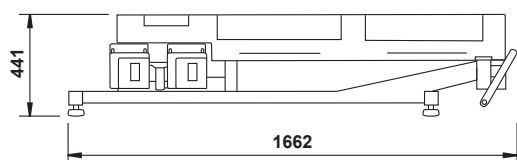

EGATORK TORQUE CALIBRATION MACHINE

Type II

COD.	AF inch	AF mm	N.m	Lb.ft	Lb.in	Kg.cm	LxWxH	Includes:	Optional accessory (not included)		
57664	1/2	27*	35-2000	26-1475	310-3097	357-3571	1662x900x441	57650/57652 Torque testers and Tool for CCW test	57653 Real time measurement torque software	1	100

12M

TORQUE TESTER

COD.	AF inch	AF mm	N.m	Lb.ft	Lb.in	Kg.cm		
57650	1/2	-	35-350	26-258,1	310-3097	357-3571	1	2,9
57652	-	27*	200-2000	148-1475	-	-	-	3,5

12M